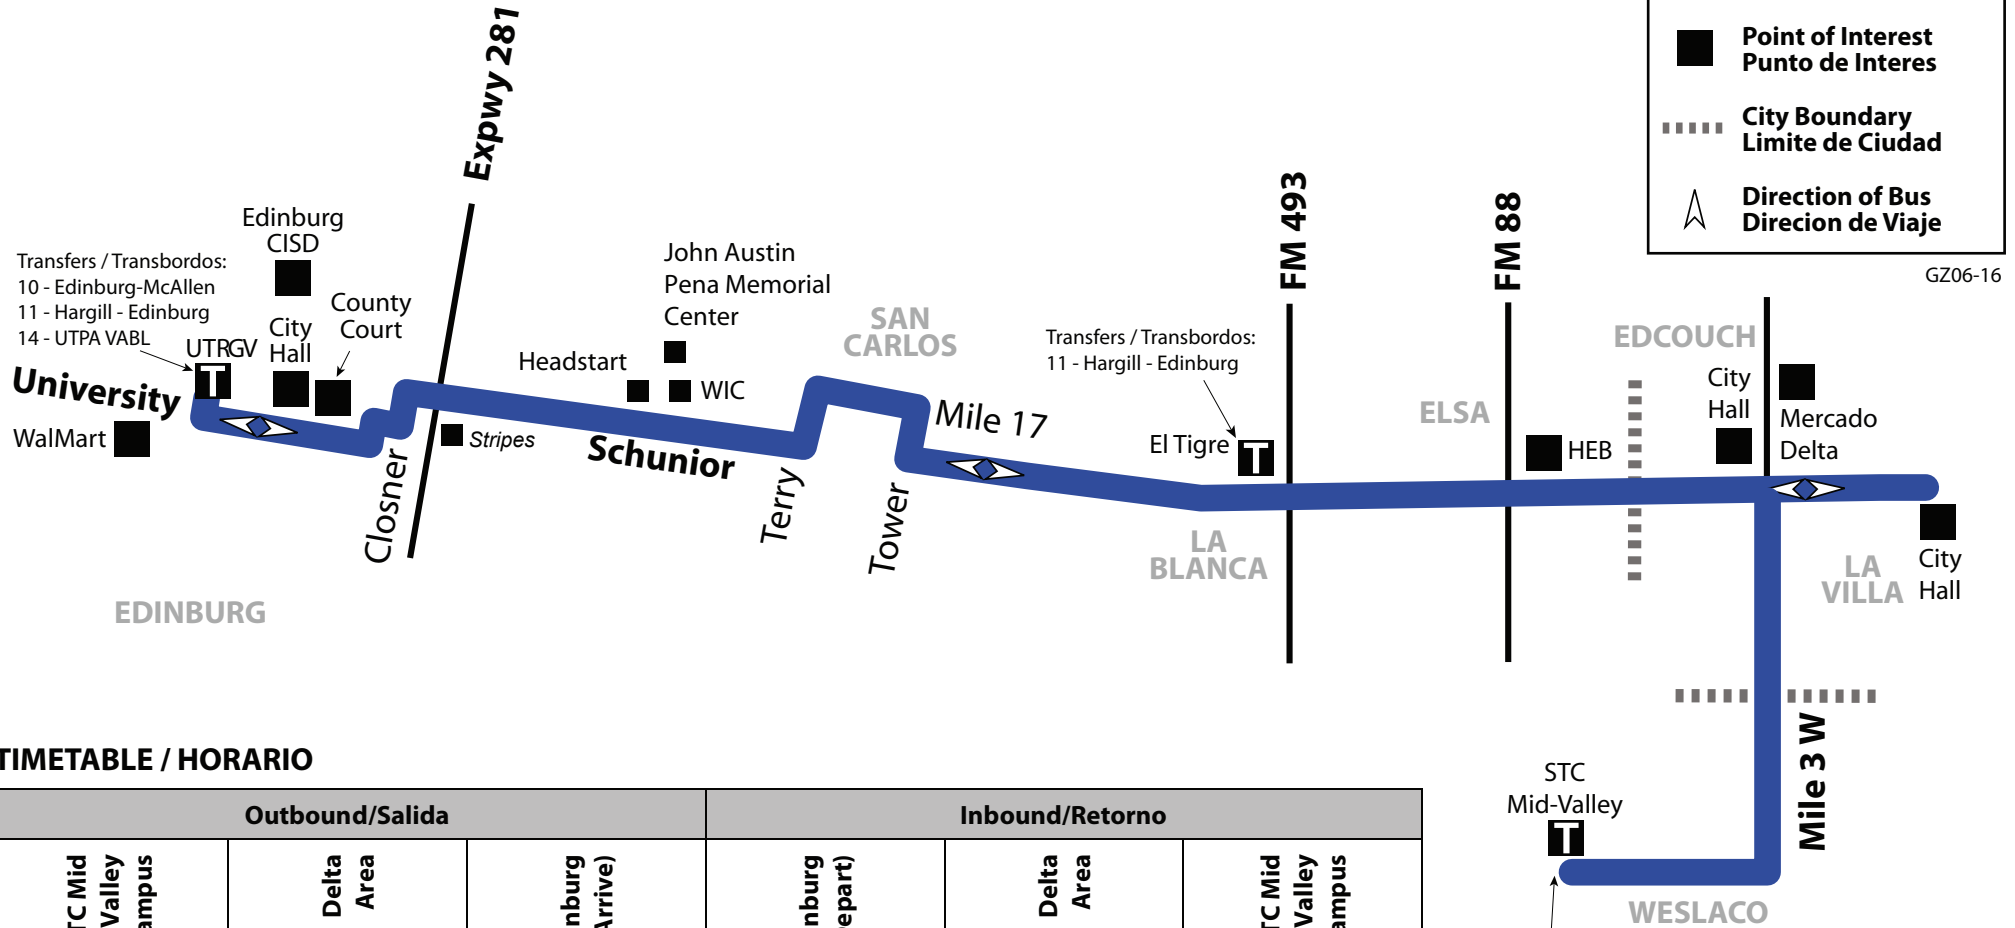

1-800-574-8322
ValleyMetroRGV@gmail.com

ValleyMet

ValleyMetroRGV

12- Edcouch/Elsa - Edinburg

NORTH

- Time Point**
Punto de Tiempo
- Transfer Point**
Punto de Transbordo
- Point of Interest**
Punto de Interes
- City Boundary**
Limite de Ciudad
- Direction of Bus**
Direccion de Viaje

GZ06-16

TIMETABLE / HORARIO

Outbound/Salida			Inbound/Retorno		
STC Mid Valley Campus	Delta Area	Edinburg (Arrive)	Edinburg (Depart)	Delta Area	STC Mid Valley Campus
---	---	---	---	6:30 AM	6:55 AM
7:00 AM	7:30 AM	7:55 AM	8:00 AM	8:30 AM	8:55 AM
9:00 AM	9:30 AM	9:55 AM	10:00 AM	10:30 AM	10:55 AM
4:00 PM	4:30 PM	4:55 PM	5:00 PM	5:30 PM	5:55 PM
6:00 PM	6:30 PM	6:55 PM	7:00 PM	7:30 PM	7:55 PM
8:00 PM	8:30 PM	---	---	---	---