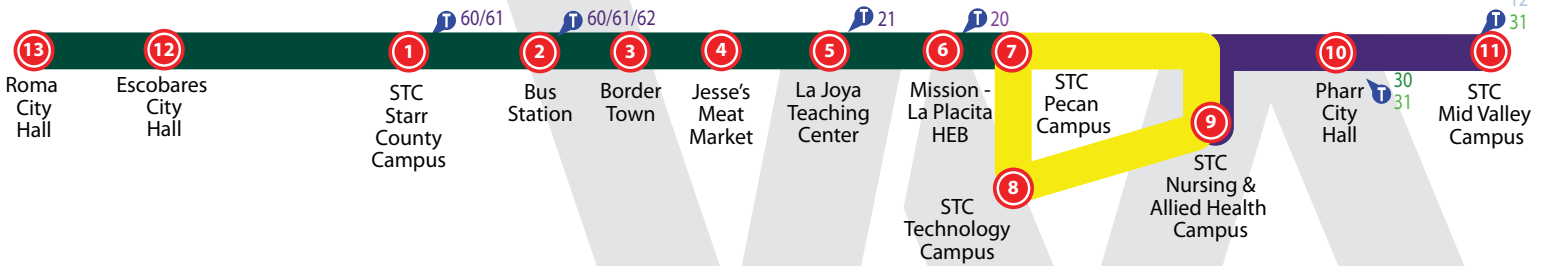

- STC Pecan Campus
- STC Technology Campus
- STC Nursing & Allied Health Campus
- STC Starr County Campus
- Stripes Convenient Store
- La Joya Teaching Center
- City of Mission - La Placita
- STC Mid Valley Campus - Weslaco
- City of Roma
- Border Town
- Jesse's Meat Market
- Pharr City Hall
- Route 12 - Edcouch/Elsa - Edinburg
- Route 20 - Mission - McAllen
- Route 21 - Sullivan City - Mission
- Route 30 - Pharr/San Juan - Edinburg
- Route 31 - Business 83

Reduced Service on Fridays

Servicio Reducido
los Viernes

commuter routes
ruta commuter

Indicates a commuter route.
Bus will stop only at
designated locations. /
Indica ruta "commuter". El
autobús parará solamente en
los lugares designados.

Indicates that the bus has
free wi-fi service. / Indica que
el bus tiene servicio de wi-fi
gratuita.

1-800-574-8322

A program of the LRGVDC.

www.lrgvdc.org/valleymetro

southtexascollege.edu/jagexpress

SOUTH TEXAS
COLLEGE

JagExpress Intercampus

GREENLINE

* Only 1 Bus operates on Fridays

1	12	13	12	1	1	2	3	4	5	6	7	6	5	4	3	2	1	9
STC	Escobares	Roma	Escobares	STC	STC	Bus Station	Alto Bonito Stripes	Sullivan Stripes	La Joya	HEB Mission	Pecan Campus	La Placita Mission	La Joya	Jesse's Meat Market	Border Town	Bus Station	STC	Nurse
		7:35	7:45	8:00														
8:00	8:15	8:35	8:45	9:00														
9:00	9:15	9:35	9:45	10:00														
10:00	10:15	10:35	10:45	11:00														
11:00	11:15	11:35	11:45	12:00														
1:00	1:15	1:35	1:45	2:00														
2:00	2:15	2:35	2:45	3:00														
3:00	3:15	3:35	3:45	4:00														
4:00	4:15	4:35	4:45	5:00														
5:00	5:15	5:35	5:45	6:00														