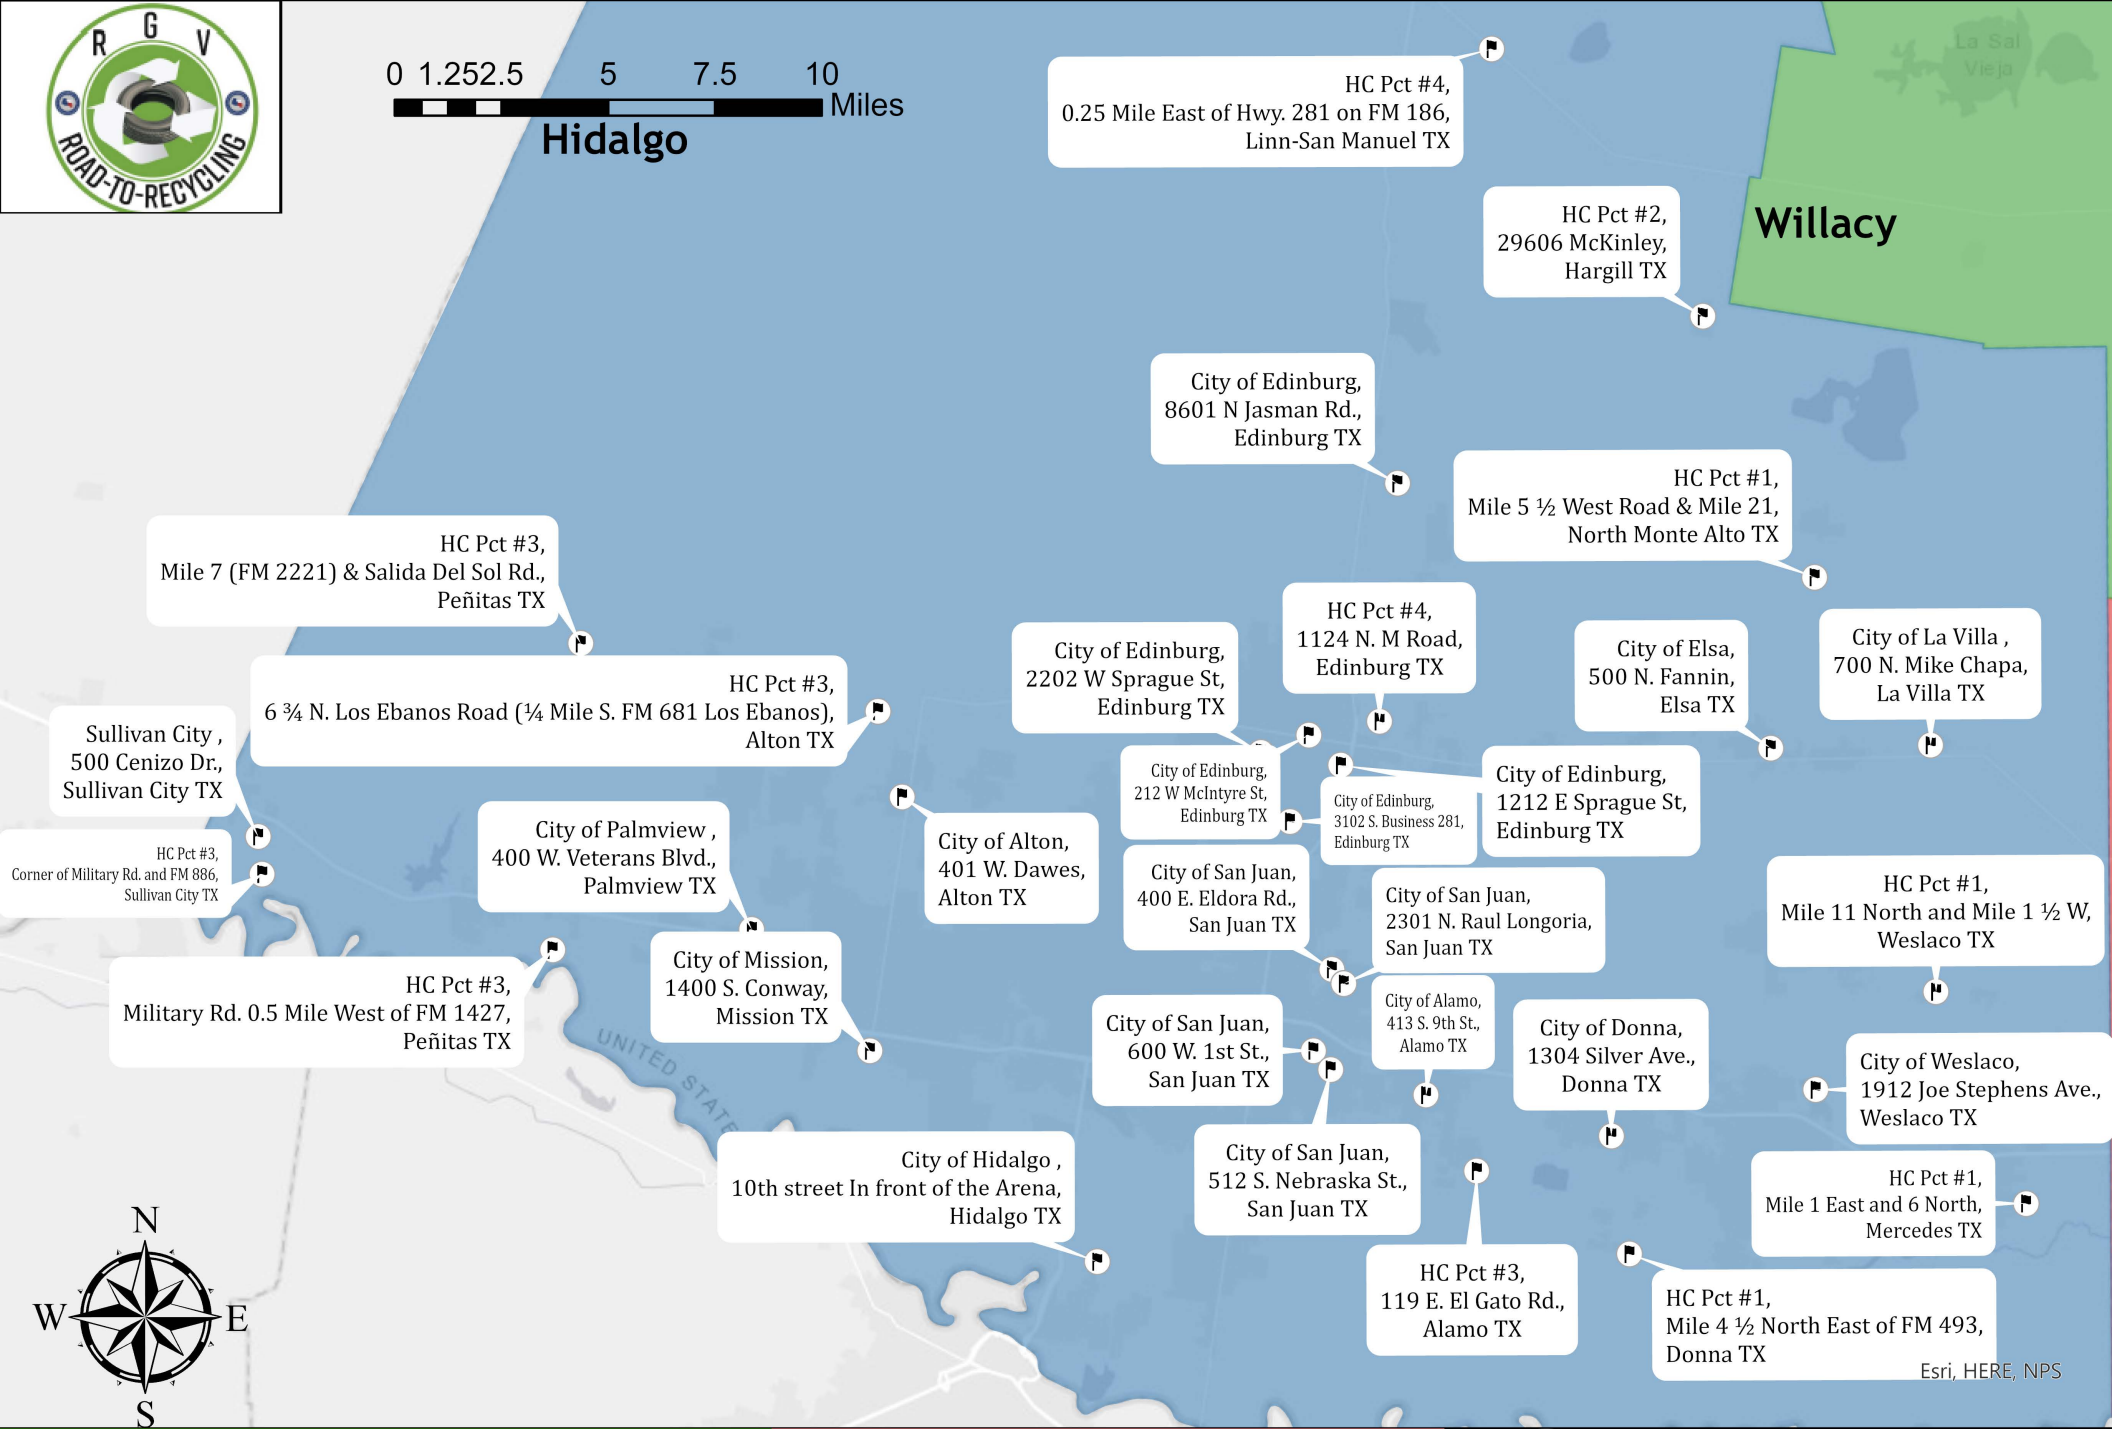

Hidalgo

Willacy

Esri, HERE, NPS

Road to Recycling Tire Collection Sites

May 8th, 2021