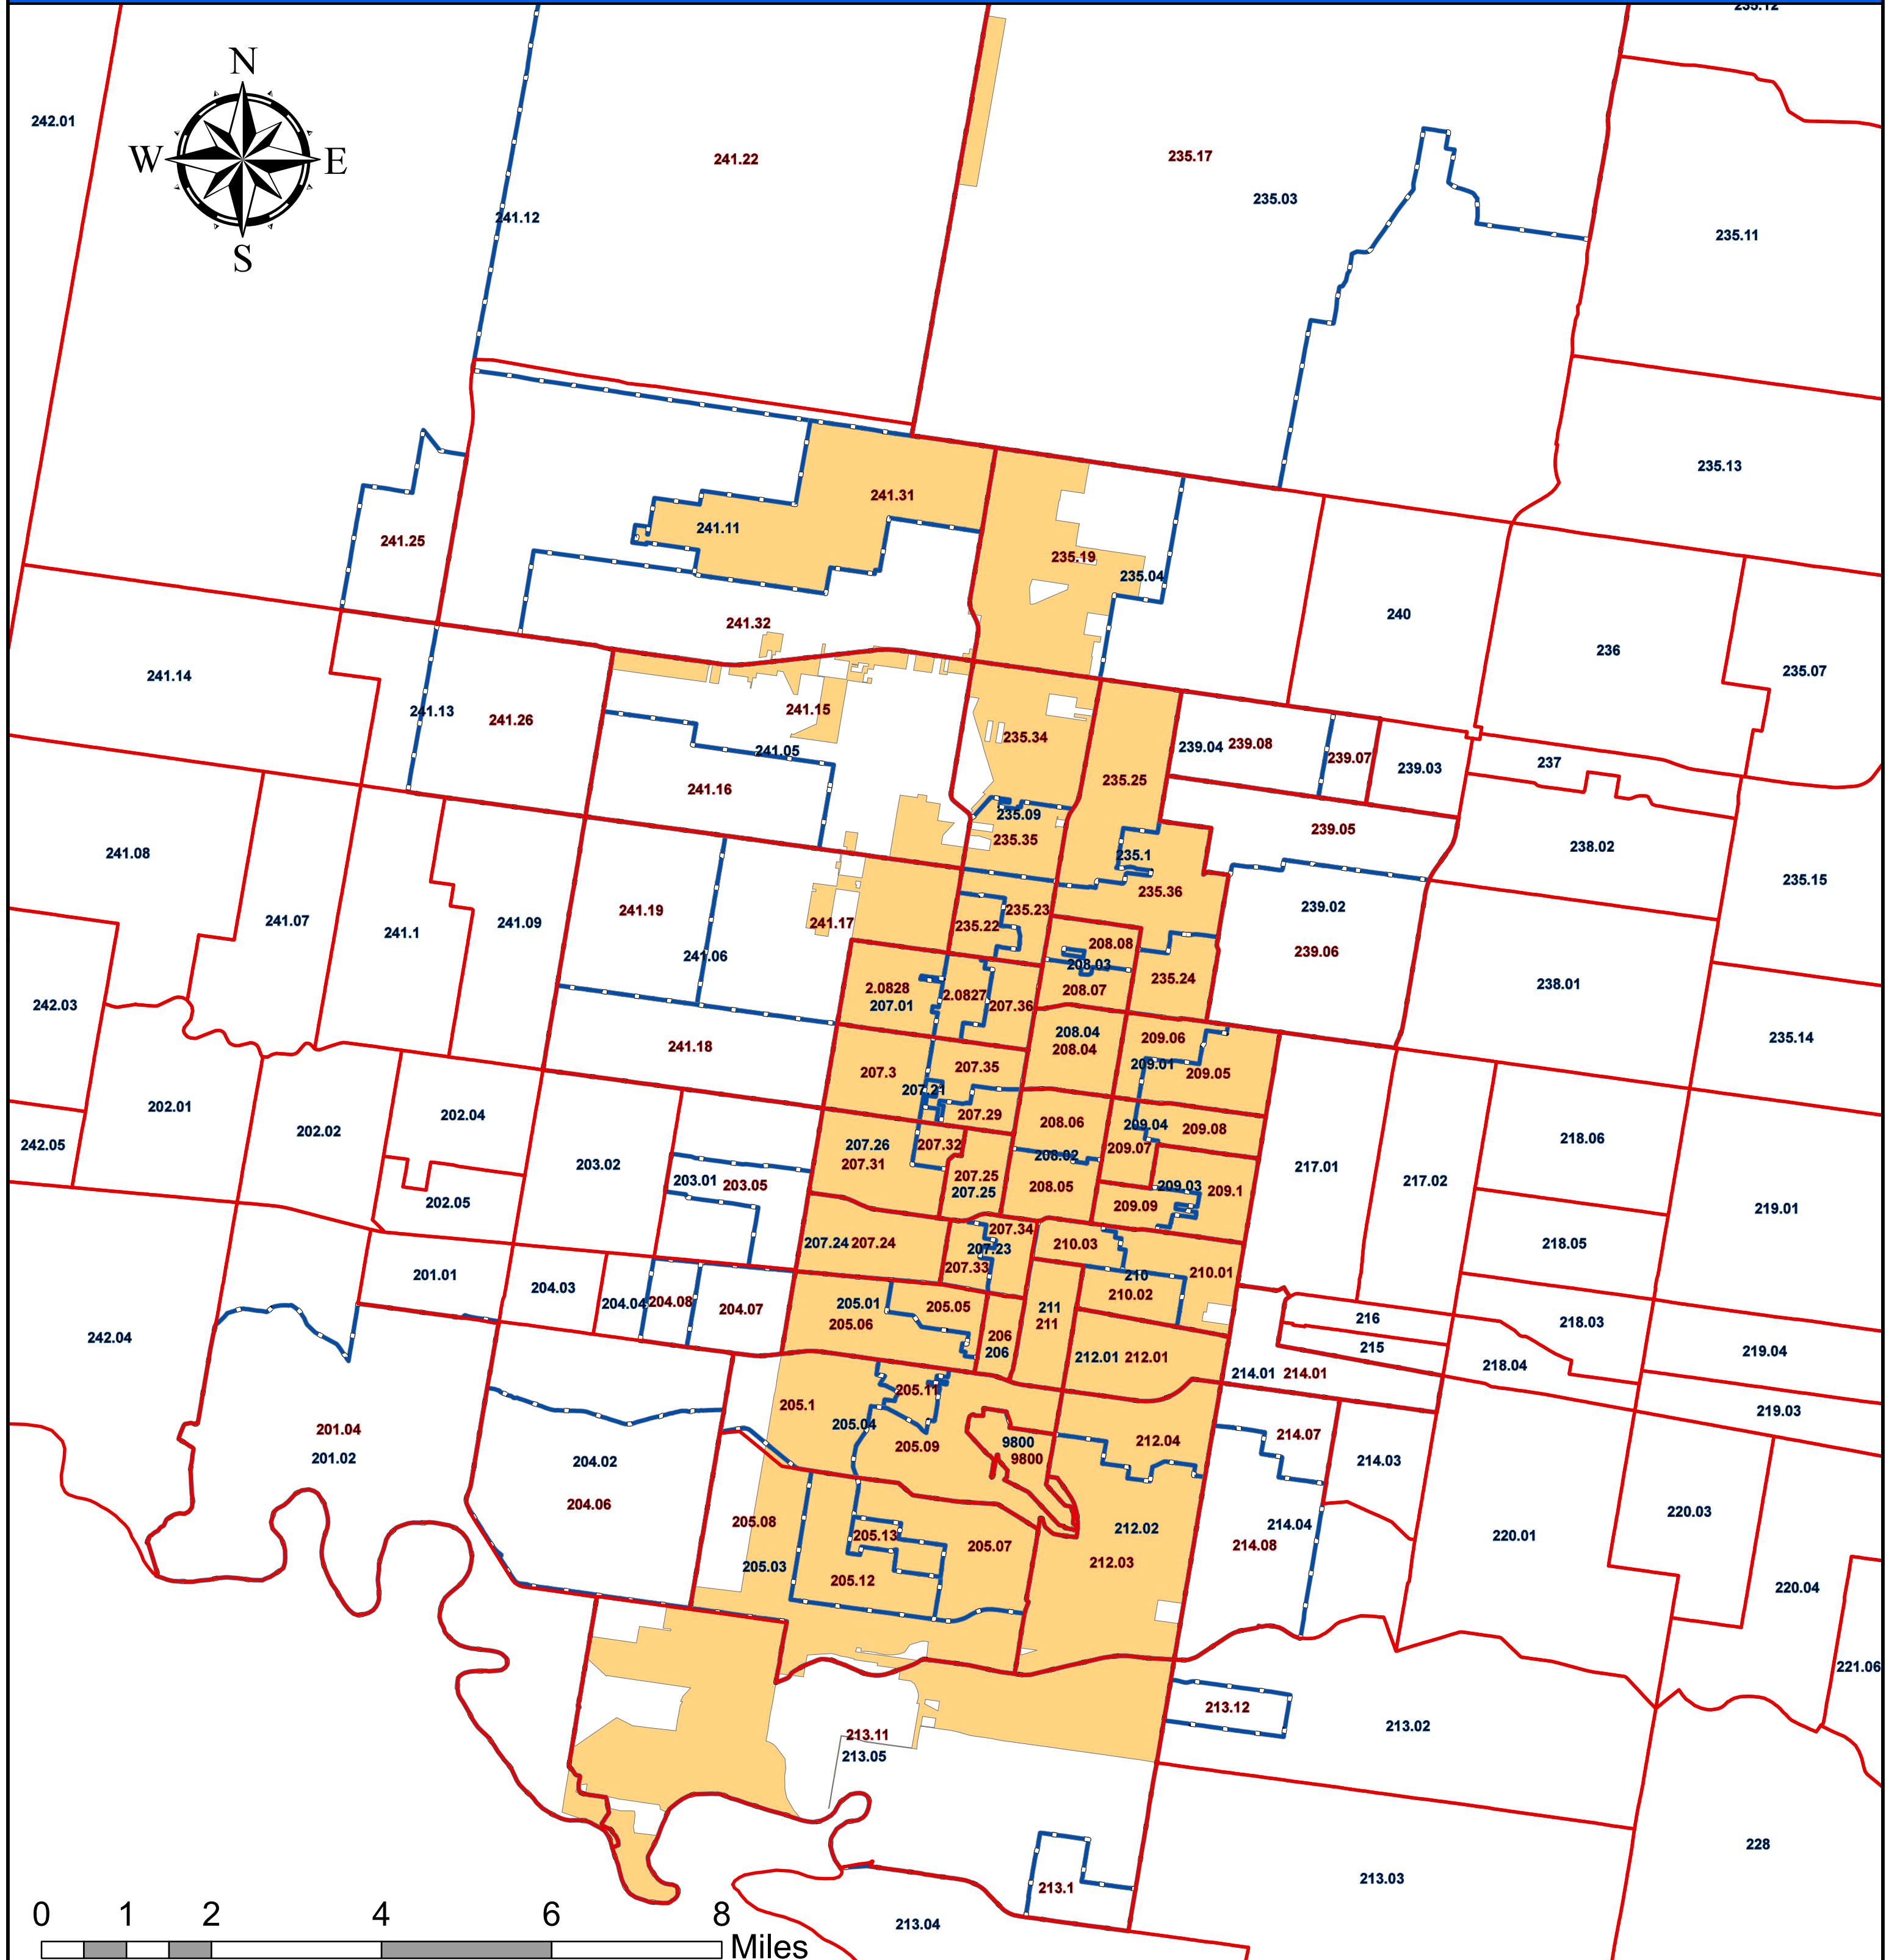

McAllen LRGVDC Submitted Tracts 2020

Legend

-  McAllen 2010 Tracts
-  LRGV Proposed Changes
-  McAllen

0 5 10 20 30 40 Miles

Hidalgo County